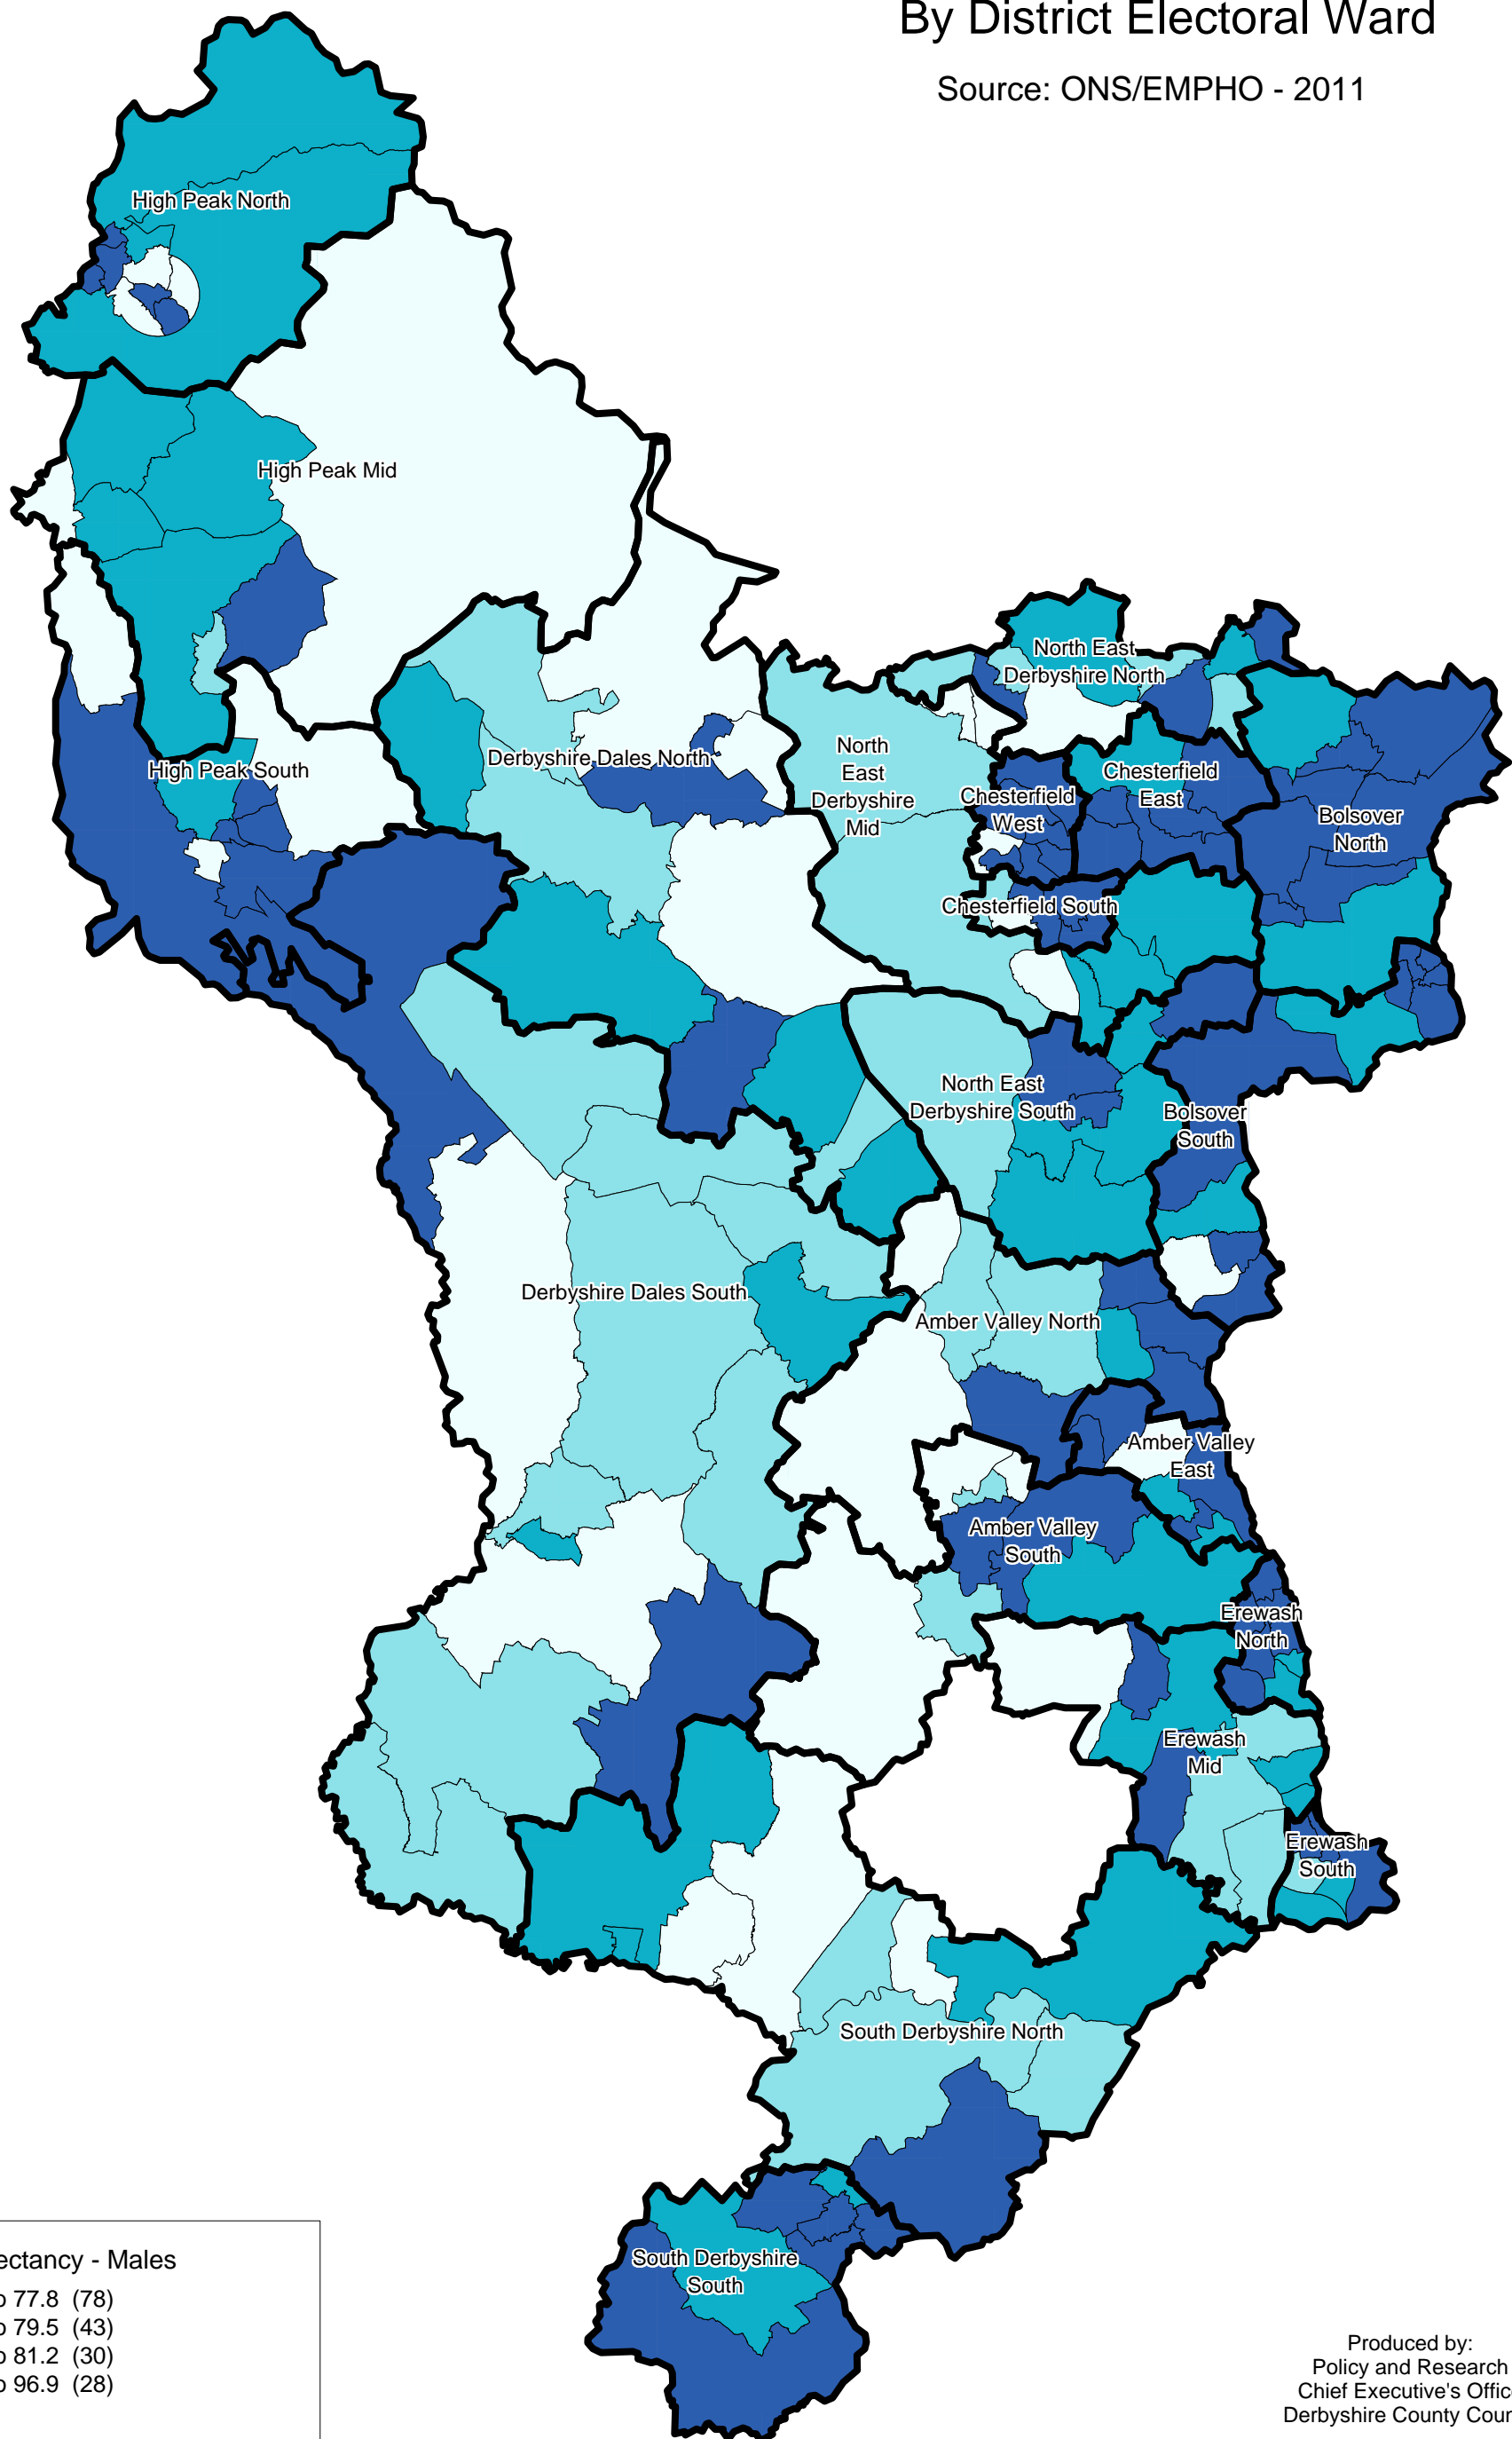

Life Expectancy at Birth - Males 2005-09 By District Electoral Ward

Source: ONS/EMPHO - 2011

Life Expectancy - Males

- 69.5 to 77.8 (78)
- 77.8 to 79.5 (43)
- 79.5 to 81.2 (30)
- 81.2 to 96.9 (28)

Adult Care Sub-divisions

Produced by:
Policy and Research
Chief Executive's Office
Derbyshire County Council

© Crown copyright and database rights 2012.
Ordnance Survey 100023251