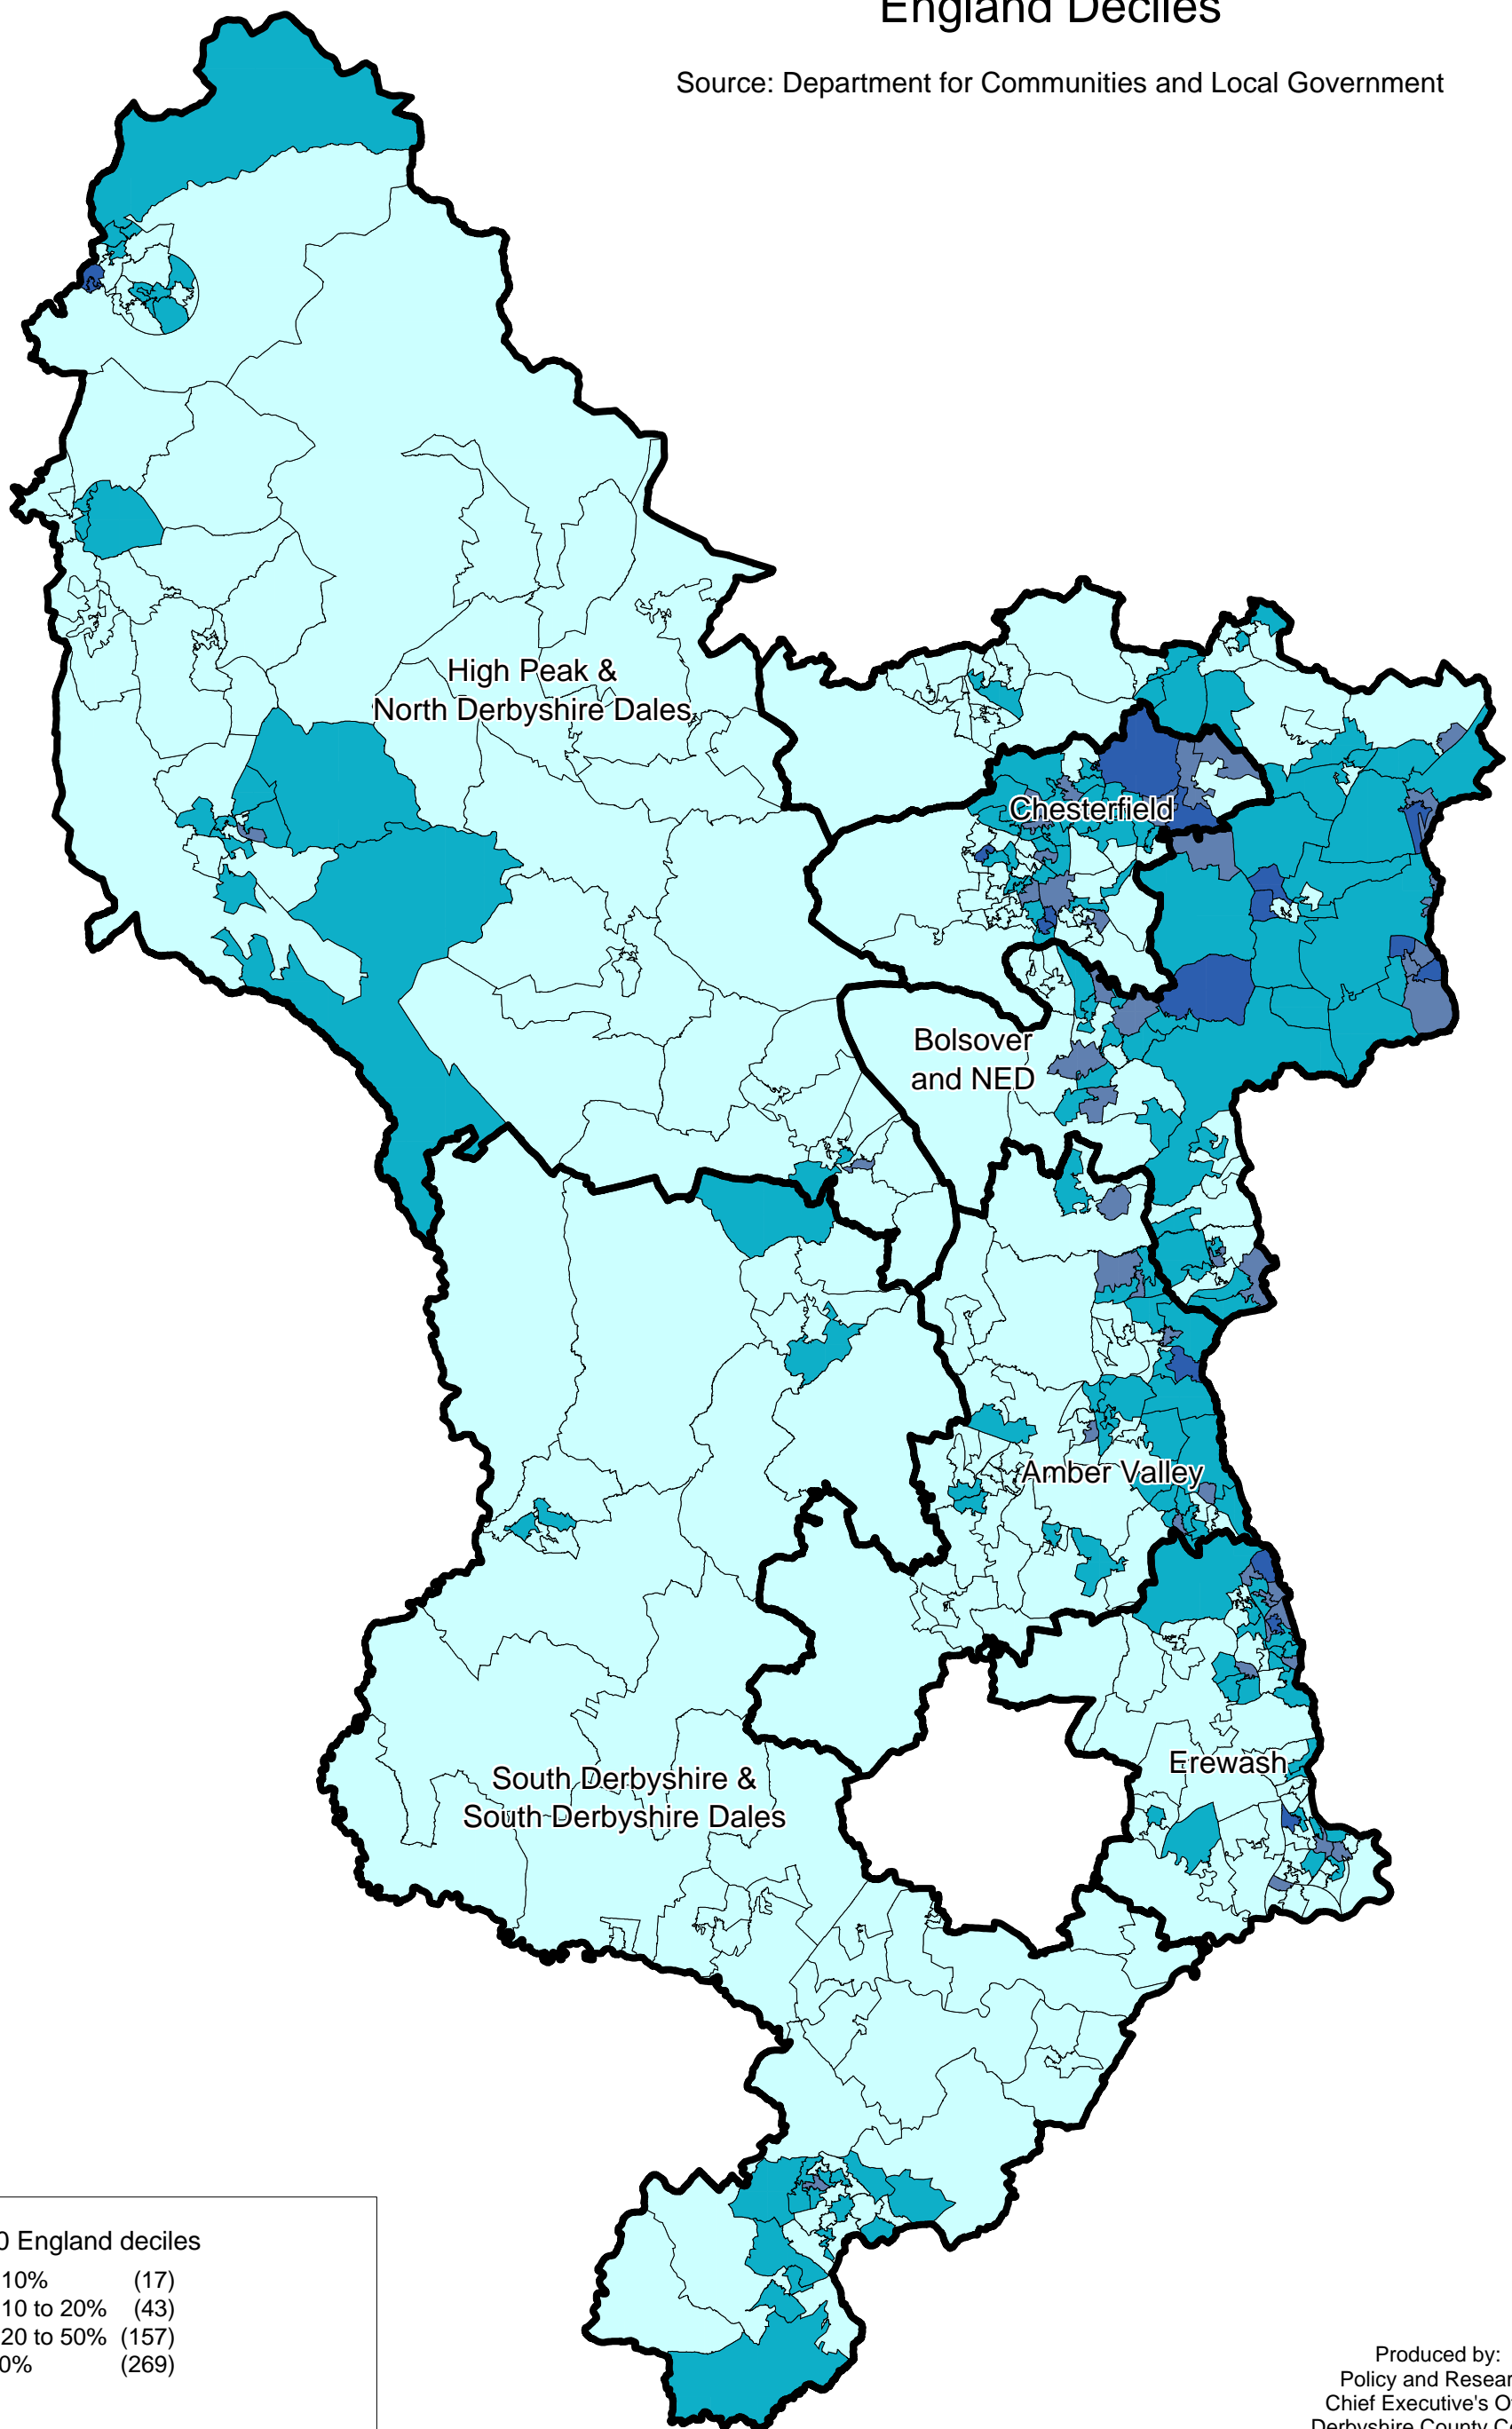

Index of Multiple Deprivation 2010 England Deciles

Source: Department for Communities and Local Government

Produced by:
Policy and Research
Chief Executive's Office
Derbyshire County Council