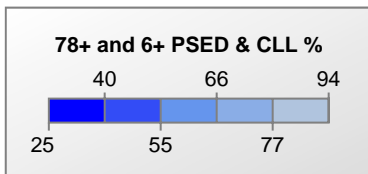

% of Early Years Foundation Stage Pupils achieving 78+ pts overall and 6+ in each Component of PSED & CLL in 2011

Crown copyright and database rights 2012
Ordnance Survey 100023251

Produced by Information,
Research & Analysis
Service, Children & Younger
Adults Dept.