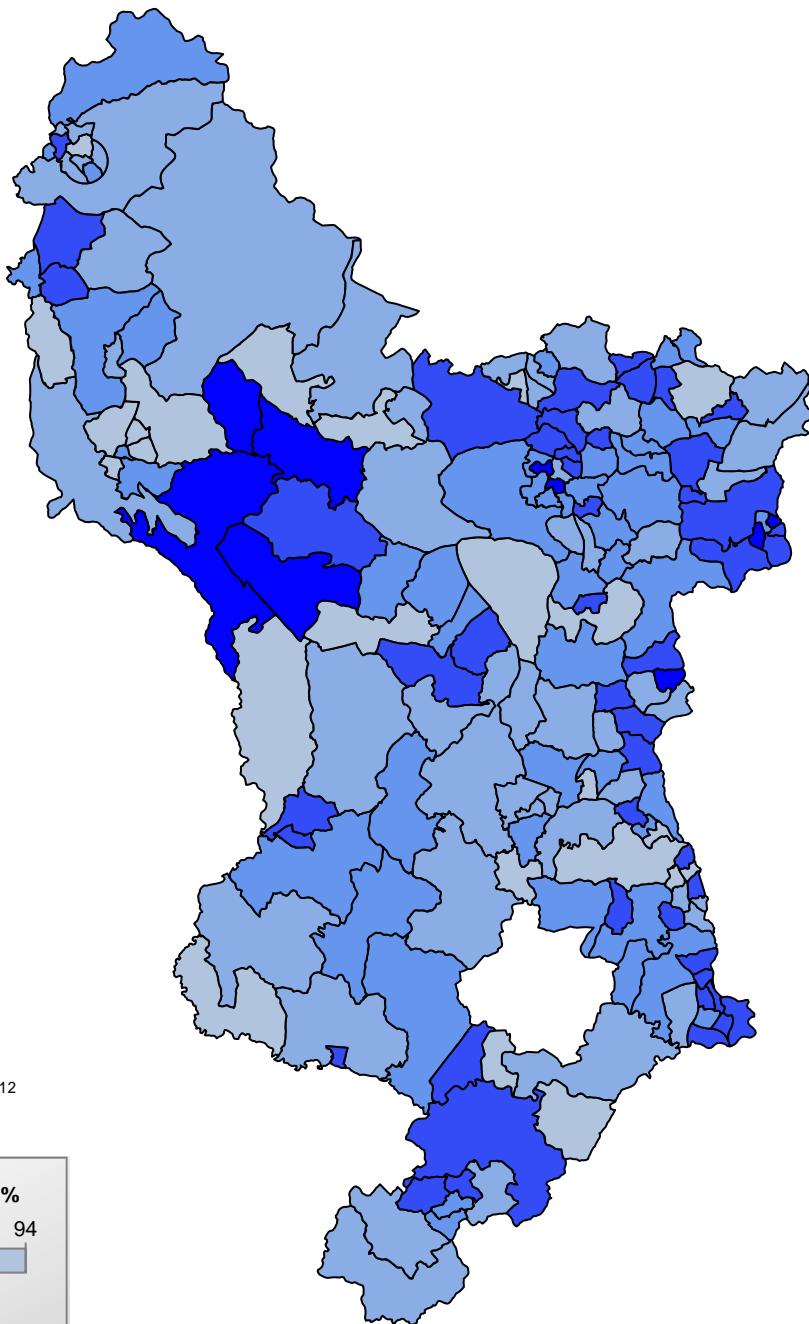

% of Early Years Foundation Stage Pupils achieving 78+ pts overall and 6+ in each Component of PSED & CLL in 2011

Crown copyright and database rights 2012
Ordnance Survey 100023251

Produced by Information,
Research & Analysis
Service, Children & Younger
Adults Dept.