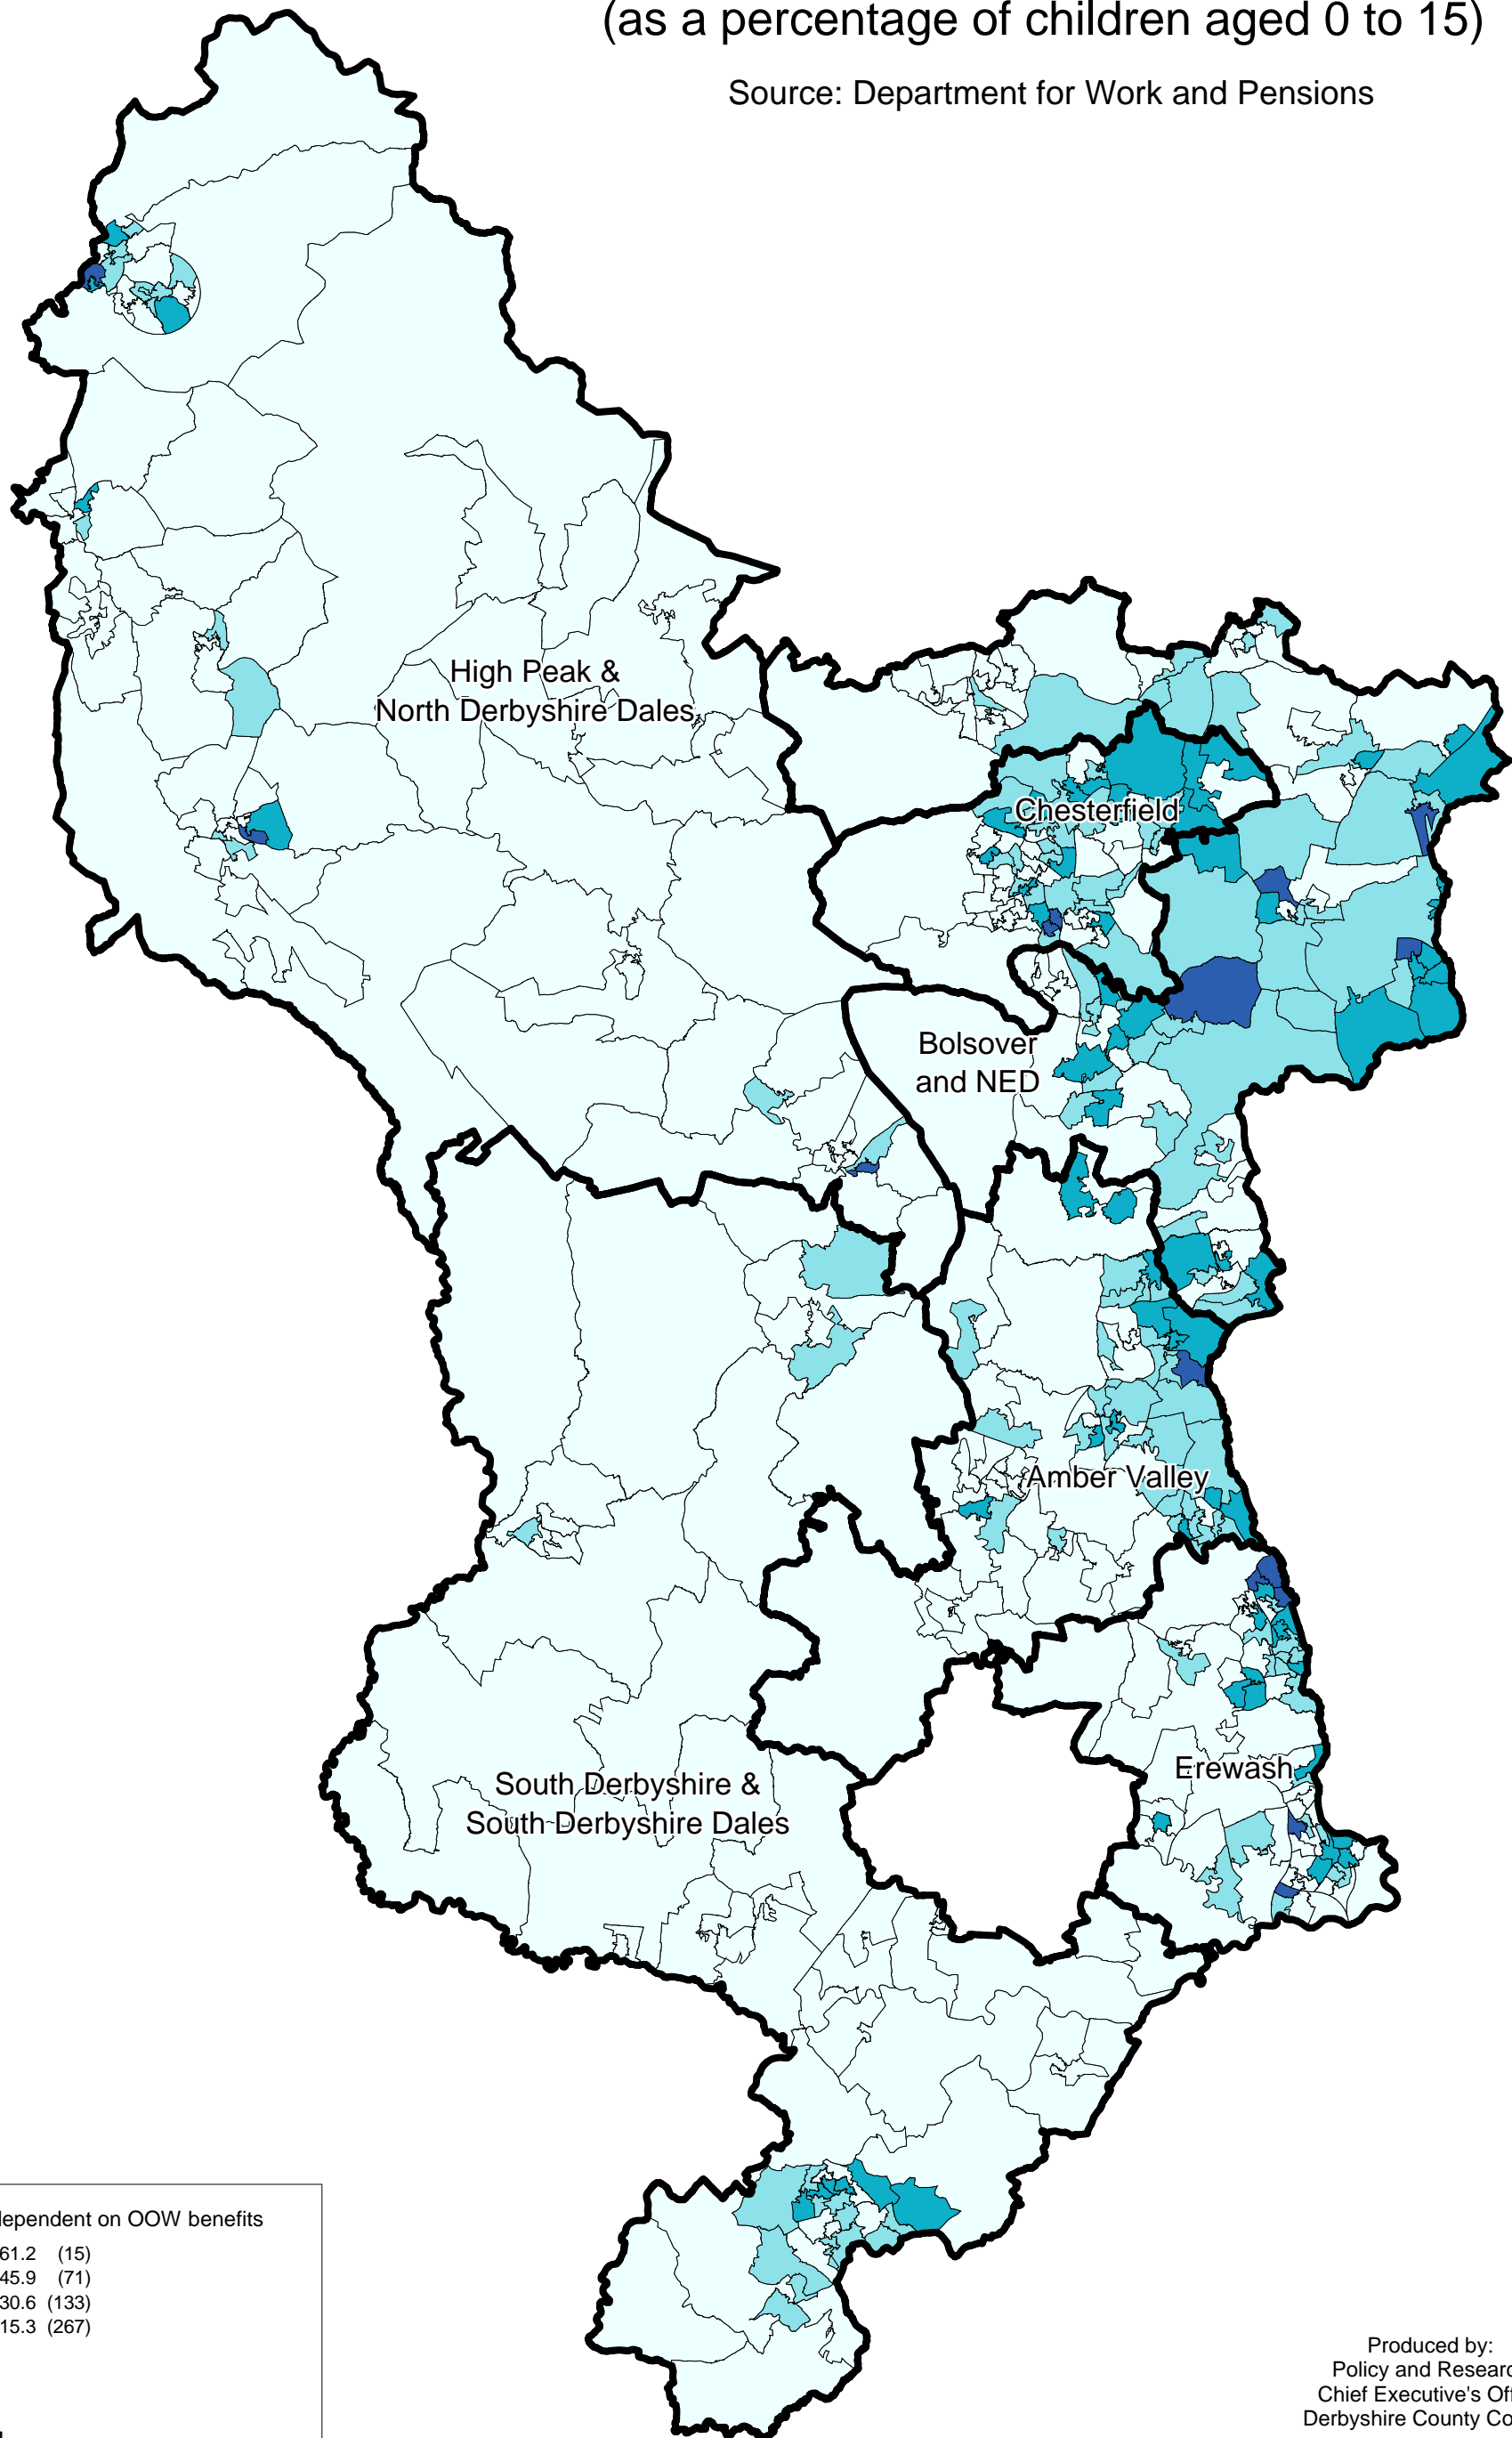

Children Dependent on Out-of-Work Benefits - May 2010 (as a percentage of children aged 0 to 15)

Source: Department for Work and Pensions

Children dependent on OOW benefits

- 45.9 to 61.2 (15)
- 30.6 to 45.9 (71)
- 15.3 to 30.6 (133)
- 0 to 15.3 (267)

CAYA Localities

Produced by:
Policy and Research
Chief Executive's Office
Derbyshire County Council

© Crown copyright and database rights 2012.
Ordnance Survey 100023251